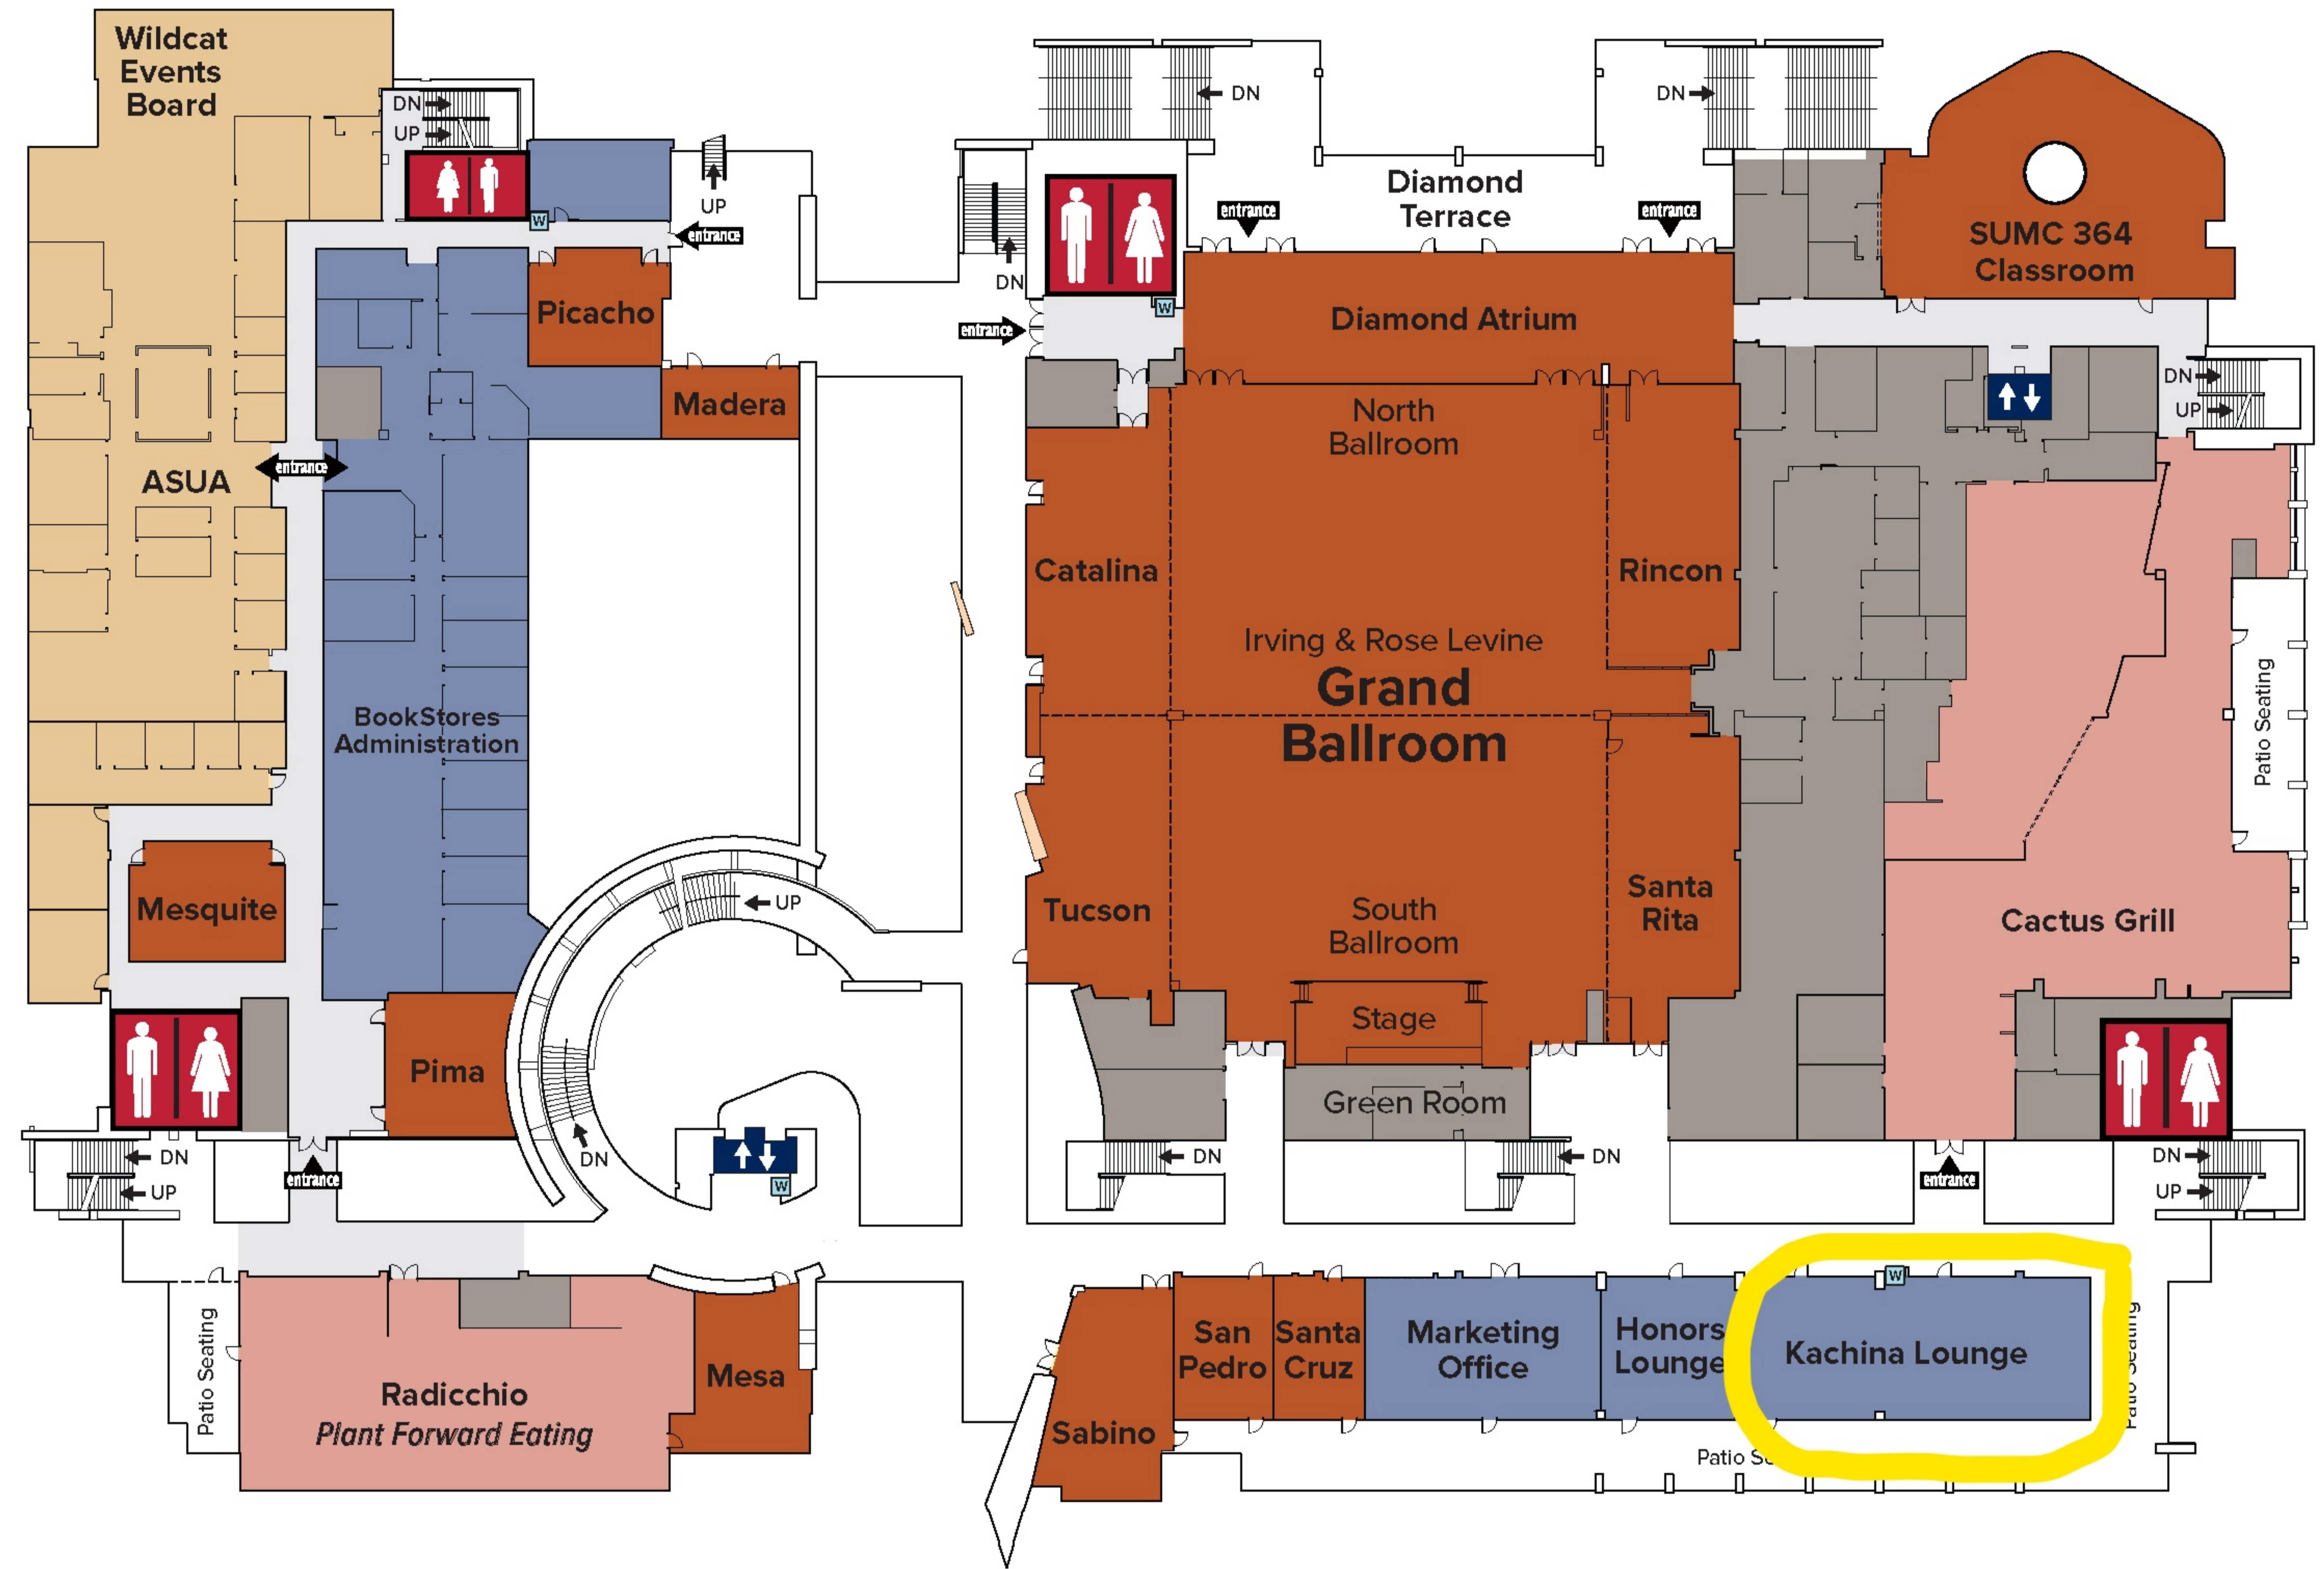

- Asian Pacific American Student Affairs (APASA).....Level 4
- ASUA (Student Government).....Level 3
- Counseling & Psych Services, Survivor Advocates Level 4
- Dean of Students Office Level 4
 - Arizona Esports
 - Fraternity & Sorority Programs
- Esports Arena Level 1
- Office of Diversity & Inclusion..... Level 4
 - LGBTQ Affairs / Pride Alliance
 - Women & Gender Resource Center (WGRC) / FORCE
- SUMC 364 Classroom..... Level 3
- Transfer Student Center..... Level 4
- Veterans Education & Transition Services (VETS) Level 4

SERVICES

- Arizona Catering & Events Co..... Level 4
- Arizona Student Unions Administration
 - Administrative Offices Level 4
 - Arizona Dining Services Level 1
 - Human Resources & Payroll..... Level 4
 - IT Offices..... Level 1
 - Marketing Office Level 3
- BookStores Administration Level 3
- CatCard Office (Inside BookStores)..... Level 1
- Campus Use Scheduling..... Level 2
(Behind Information Desk)
- Computer Lab Level 1
- Information Desk/Lost & Found..... Level 2
- Lounges
 - African American Heritage Museum Level 2
 - Honors Lounge..... Level 3
 - > HOHM Pods
 - > Lactation Pods
 - Kachina Lounge..... Level 3**
 - U.S. Arizona Lounge Level 2
- Meal Plans & CatCa\$h Office Level 2

LEVEL 3

LEVEL 2